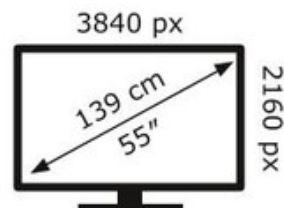

ENERG

TCL

55C725X1

87 kWh/1000h

ABCDEF**G**

139 kWh/1000h

2019/2013